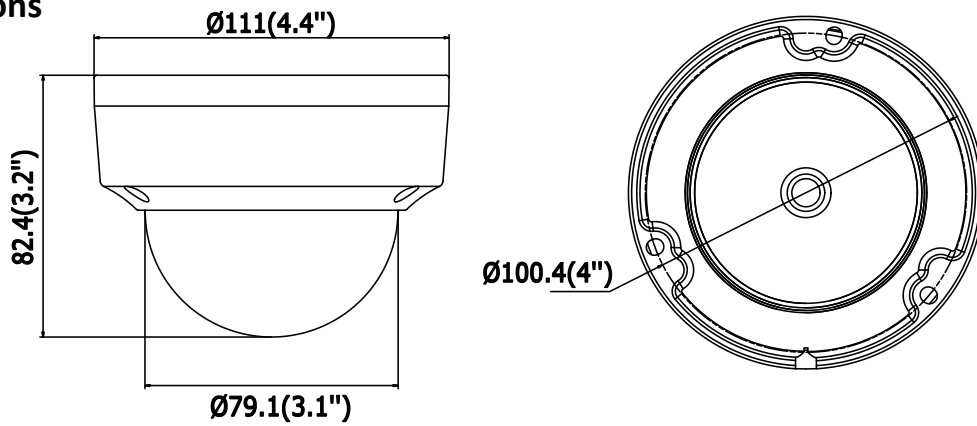

Dimensions

Unit: mm

Accessories

DS-1259ZJ

DS-1272ZJ-110

DS-1272ZJ-110B

DS-1271ZJ-110

DS-1280ZJ-DM18

DS-1276ZJ

DS-1275ZJ

DS-1250ZJ

Distributed by